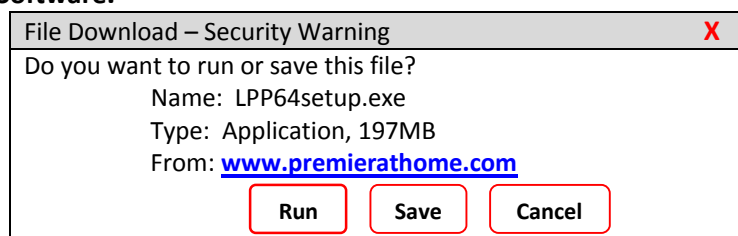

Technical Support Phone
815-927-7390
Business Hours: 8-6 pm M-F
Technical Support Email
readingmadeeasy.com

Home	Products	Start Downloading	Support	Contact

Welcome to **Premier Literacy's Home Use Site**. If you know which product you want to download we have all available products listed on our [Start Downloading Page](#). If you're not sure which product would be best for you please read our [Getting Started](#) page which will help you decide. Whenever you are done and wish to [Log Out](#), you can click the link on the top right, while anywhere on the site.

5. Click on the Start Downloading Tab
6. This will take you to the download page. Select the product(s) you want to download and install. There are 19 different products you can download. You may also wish to download the Internet Toolbar for Windows Should you wish to download all the products (197 MB) you can do so by selecting the following:

[Literacy Productivity Pack I For Windows 7 | 197 MB | Version 12.0](#)

[Literacy Productivity Pack I For Windows XP, Windows Vista, and Windows 7 | 197 MB | Version 12.0](#)

If your hardware will not support all 19 products, we recommend the following:

[Talking Word Processor I 68 MB | Version 12.3](#)

[Universal Reader Plus I 69 MB | Version 8.8](#)

[PDF Equalizer ML I 112 MB | Version 7.2](#)

7. The following window will be displayed. Select **RUN**. This will run the file to install the program. Follow the steps to install the Software.

Download times may vary based on your internet connection speed and the size of the file(s) you download. Larger files take longer to download.